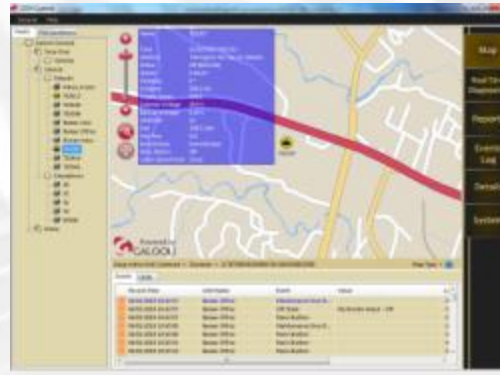

ZON Control Back Office App.

The back office application is used from any PC with the right authorization, and provides full monitoring on each and every asset under the same platform.

The back office provides real time data (up to every few seconds), control panel and a robust reports engine for statistical and operations reports. Alerts can be defined and presented on the back office application, in e-mail or as SMS messages.