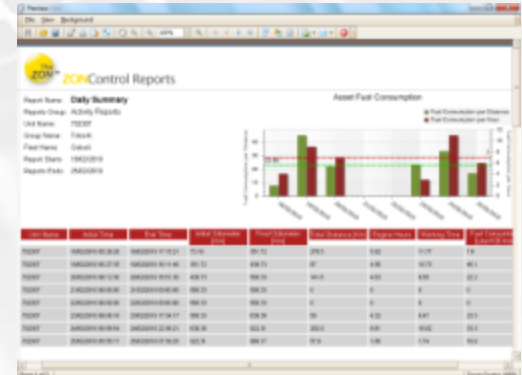

ZON Control Back Office App.

The back office application is used from any PC with the right authorization, and provides full monitoring on each and every asset under the same platform.

The back office provides real time data (up to every few seconds), control panel and a robust reports engine for statistical and operations reports. Alerts can be defined and presented on the back office application, in e-mail or as SMS messages.