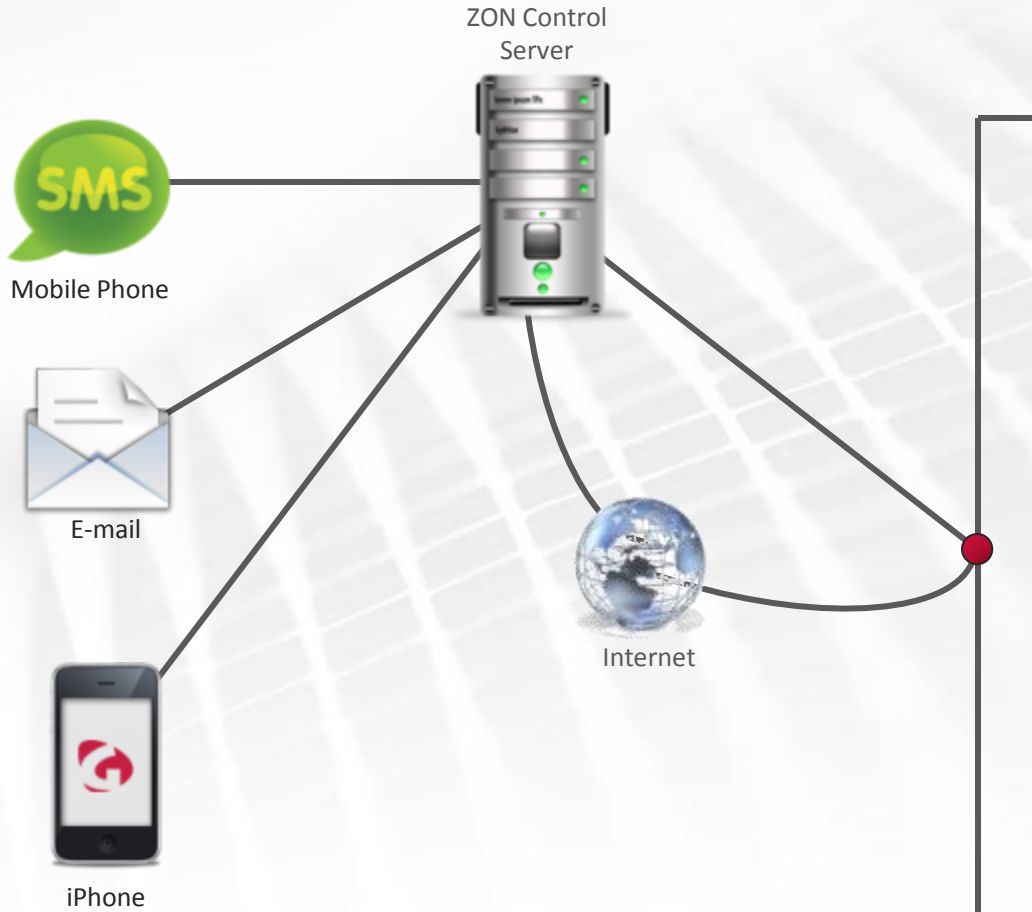

- Overall real time monitoring and analysis of a variety of asset types – machinery, generator, fuel depot, vehicles, etc.
- Real time fuel monitoring
- Real time engine diagnostics on a variety of parameters
- Asset peripherals monitoring
- Assets maintenance
- Global advanced control room and smart analysis team
- Real time alerts
- Deep analysis and reports

- Remote analysis of Power Generators, Electricity users, Gas tanks, fuel, water and more.
- Holistic perception of all energy sources of an organization
- Medium and large scale organization consumes energy from a variety of resources
- Galooli Energy provides an overall monitoring and analysis of the energy resources
- Real time dashboard analyzes the energy consumption
- Real time alerts on losses and irregularity
- Deep analysis and reports
- Conclusions for actions

- Real time tracking, monitoring and control of vehicles and remote assets
- Advance and flexible solution enabling multi-platform monitoring
- Real time fuel monitoring
- Full fleet management
- Driver management
- Real time alerts
- Operational and statistical reports
- Suitable for fleet owners, logistics companies, security operators, vehicles & motorcycle dealers and more.

System
Components

Solutions Structure

Hardware Modules

Software Modules

The ZON Control Back Office software interface consists of three main sections:

- Top Section:** A dashboard with various gauges and digital displays. It shows a temperature of 35.18, a fuel level of 6749.8, and a fuel consumption of 608. There are also two analog gauges at the bottom.
- Middle Section:** A map view showing a route with a red line. A table below the map lists data points.
- Bottom Section:** A report titled "ZON Control Reports" showing a "Daily Summary" for "Asset Fuel Consumption". It includes a bar chart and a data table.