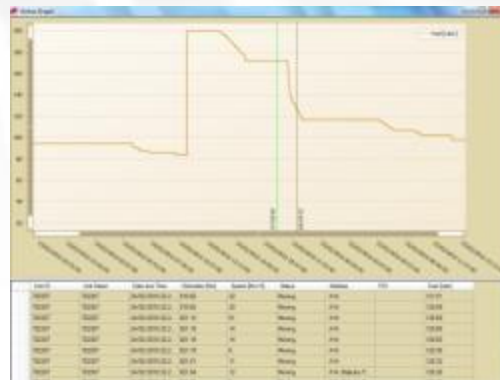

ZON Control Back Office App.

The back office application is used from any PC with the right authorization, and provides full monitoring on each and every asset under the same platform.

The back office provides real time data (up to every few seconds), control panel and a robust reports engine for statistical and operations reports. Alerts can be defined and presented on the back office application, in e-mail or as SMS messages.