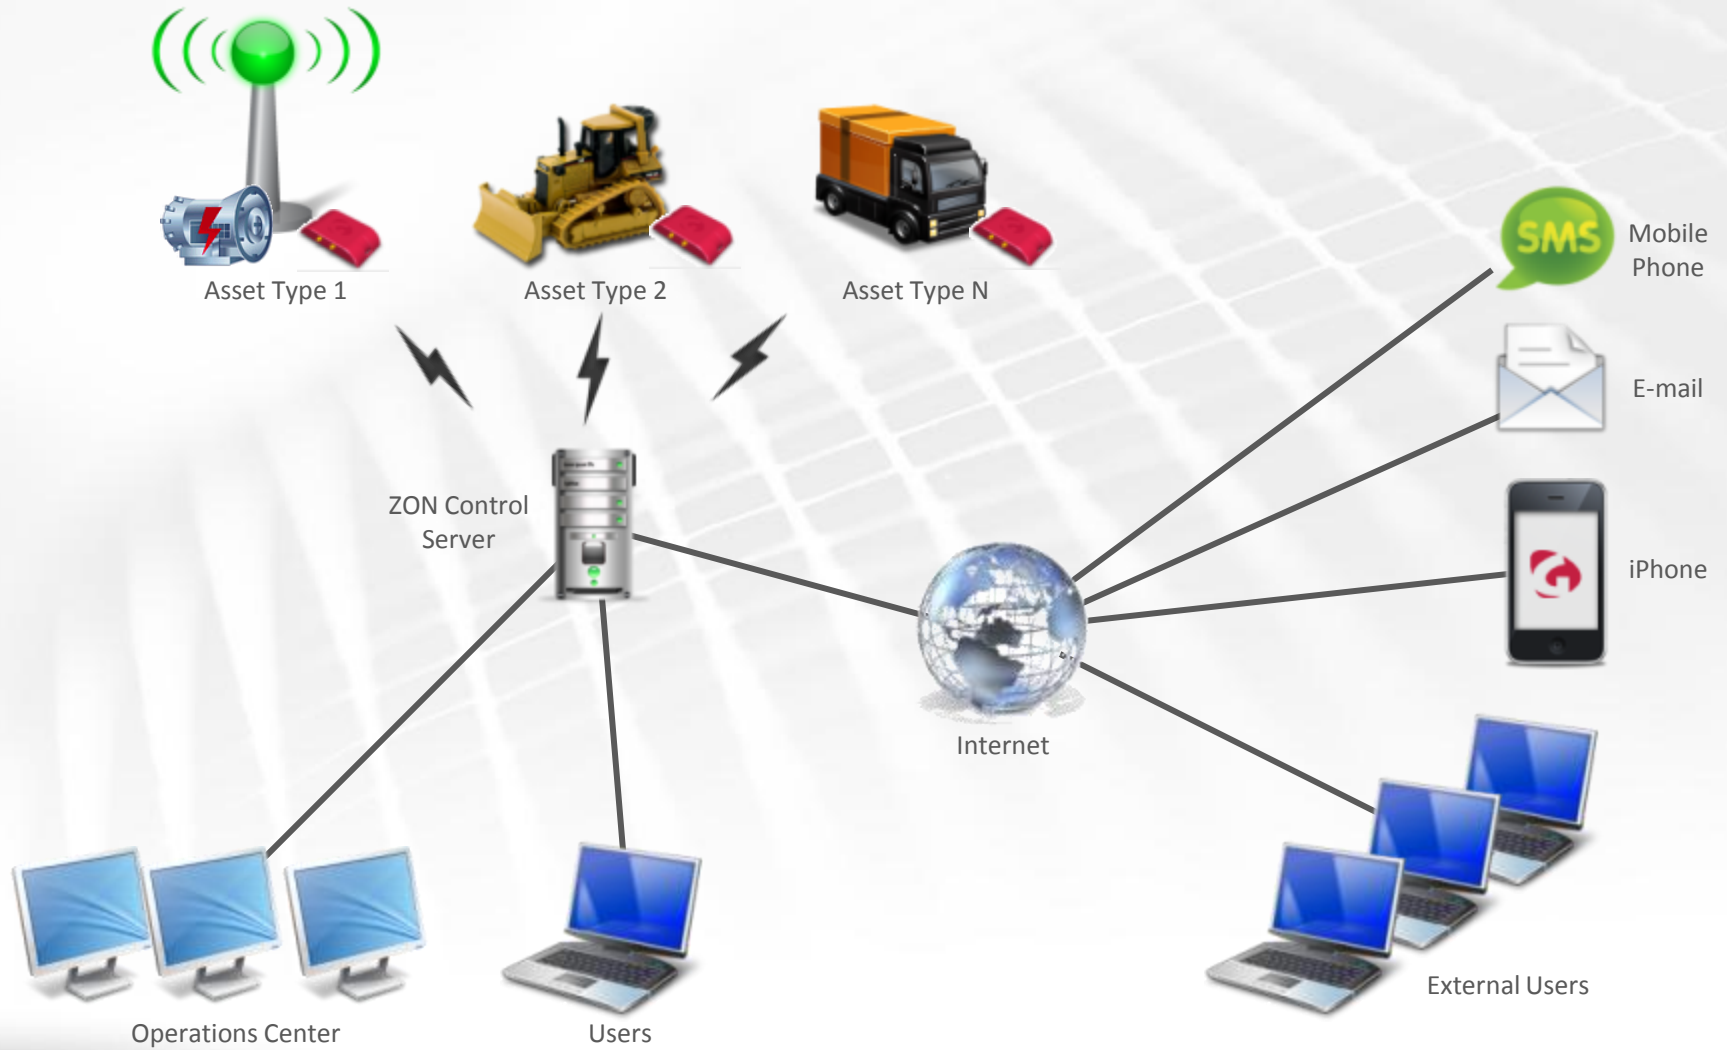

System
Components

Solutions Structure