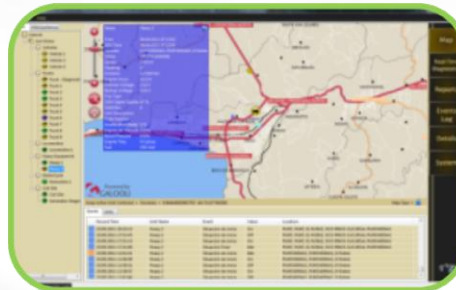

Galooli provides high-end fleet management and security solutions for a variety of industries. The solutions include smart logistics management, fuel management, vehicle recovery, driver behavior, engine diagnostics and more.

- Real time tracking, monitoring and control of vehicles and remote assets
- Advance and flexible solution enabling multi-platform monitoring
- Real time fuel monitoring
- Full fleet management
- Driver management
- Real time alerts
- Operational and statistical reports
- Suitable for fleet owners, logistics companies, security operators, vehicles & motorcycle dealers and more.