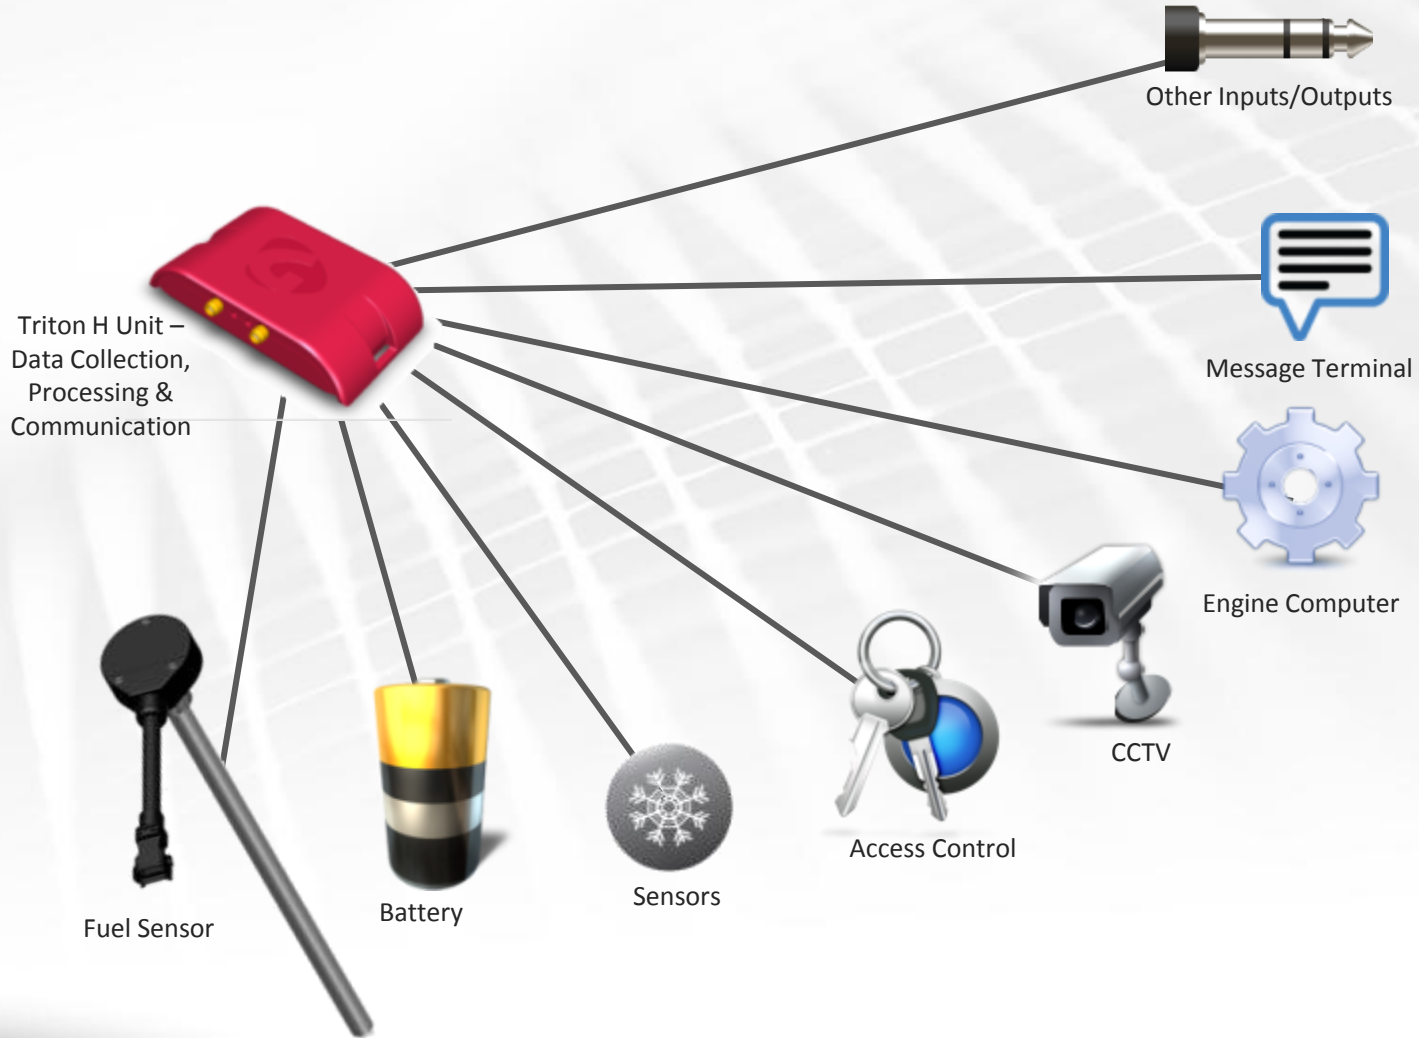

- Overall real time monitoring and analysis of a variety of asset types – machinery, generator, fuel depot, vehicles, etc.
- Real time fuel monitoring
- Real time engine diagnostics on a variety of parameters
- Asset peripherals monitoring
- Assets maintenance
- Global advanced control room and smart analysis team
- Real time alerts
- Deep analysis and reports

- Remote analysis of Power Generators, Electricity users, Gas tanks, fuel, water and more.
- Holistic perception of all energy sources of an organization
- Medium and large scale organization consumes energy from a variety of resources
- Galooli Energy provides an overall monitoring and analysis of the energy resources
- Real time dashboard analyzes the energy consumption
- Real time alerts on losses and irregularity
- Deep analysis and reports
- Conclusions for actions

- Real time tracking, monitoring and control of vehicles and remote assets
- Advance and flexible solution enabling multi-platform monitoring
- Real time fuel monitoring
- Full fleet management
- Driver management
- Real time alerts
- Operational and statistical reports
- Suitable for fleet owners, logistics companies, security operators, vehicles & motorcycle dealers and more.

System
Components

Solutions Structure

Hardware Modules

Software Modules

The ZON Control Back Office software interface consists of three main sections:

- Top Section:** A dashboard with various gauges and digital displays. It shows a temperature of 35.18, a fuel level of 6749.8, and a fuel consumption of 608. There are also two analog gauges at the bottom.
- Middle Section:** A map view showing a route with a red line. A table below the map lists data points.
- Bottom Section:** A report titled "ZON Control Reports" showing a "Daily Summary" for "Asset Fuel Consumption". It includes a bar chart and a data table.